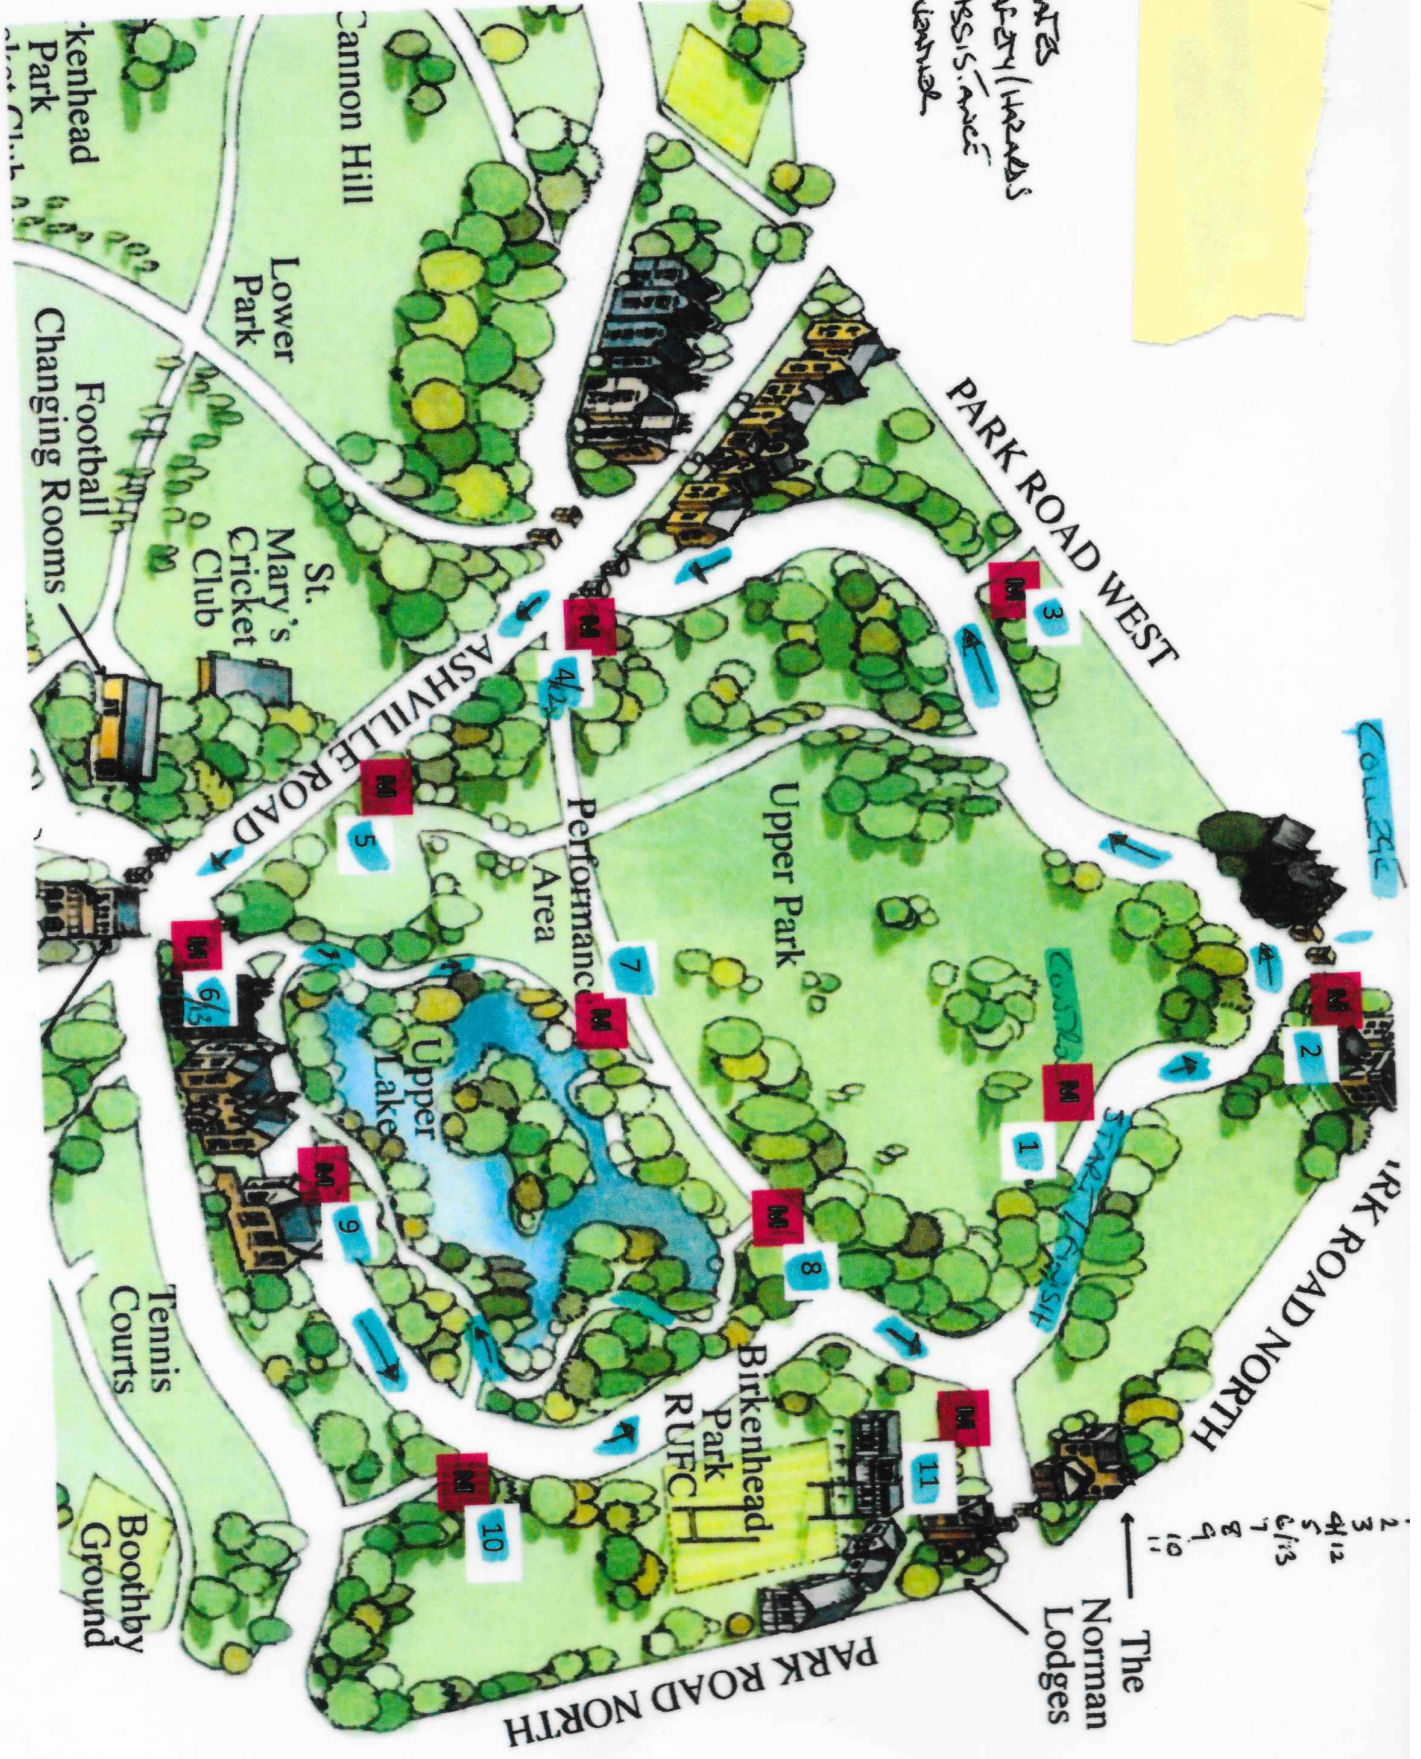

CARTES  
SABRE (HARDS)  
ASSISANCE  
Weather

- 1
- 2
- 3
- 4/12
- 5
- 6/13
- 7
- 8
- 9
- 10
- 11

The Norman Lodges

PARK ROAD NORTH

PARK ROAD NORTH

PARK ROAD WEST

ASHVILLE ROAD

Cannon Hill

Lower Park

Mary's Cricket Club

Football Changing Rooms

Tennis Courts

Boothby Ground

Birkenhead Park RUFC

Upper Park

Upper Lake

Performance Area

Birkenhead Park